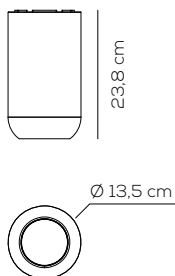

standard canopy

recessed canopy

PL URBAN G

kg 1,7 m³ 0,025

URBAN / driver included

| Type | Article | CCT | Colours | Source (LCC) |
|------|---------|-----------|-------------------|---------------------------|
| PL | URBANG | 1X 2700K | BC wrinkled white | LCC 17,5W - diffused beam |
| | | 2X 3000K* | BR matt bronze | |
| | | 3X 3500K | NI matt nickel | |